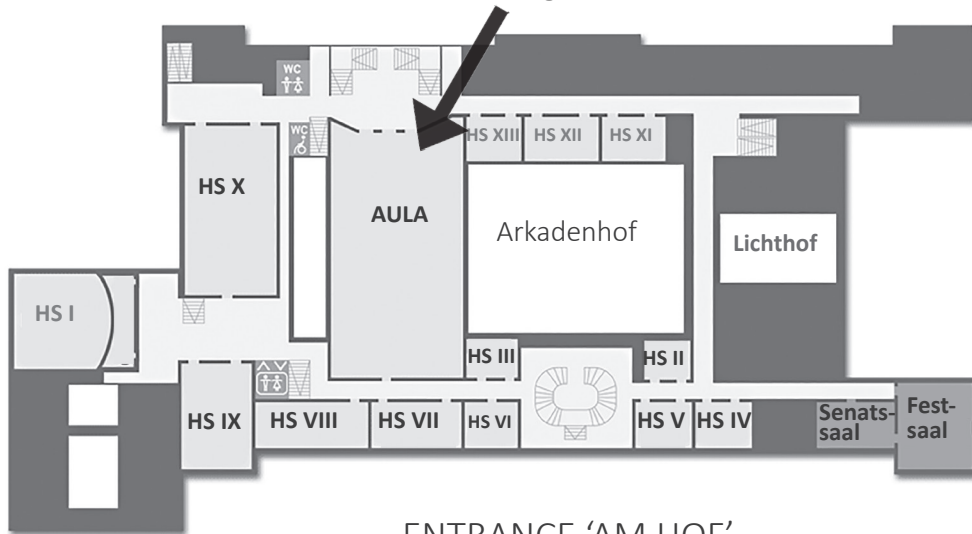

# Conference venue | Floor plan

Universitäts-Hauptgebäude (main building)  
 Rheinische Friedrich-Wilhelms-Universität Bonn  
 Regina-Pacis-Weg 3, 53113 Bonn

### How to get there

**From Central Station:** Please walk appr. 50 m south-east in direction Maximilianstraße, turn left on Maximilianstraße and again left on Wesselstraße. After a few meters you arrive at Kurfürstliches Schloss, entrance Am Hof (Please note: this is the only open access to the building!)

In the building please follow the signs to the Aula on the first floor. There you will find the registration desk.

Registration desk

First floor

Access to the posters, the exhibition and catering area (Aula) additional coffee station at Festsaal

ENTRANCE 'AM HOF'

Ground floor

Access to Hörsaal I