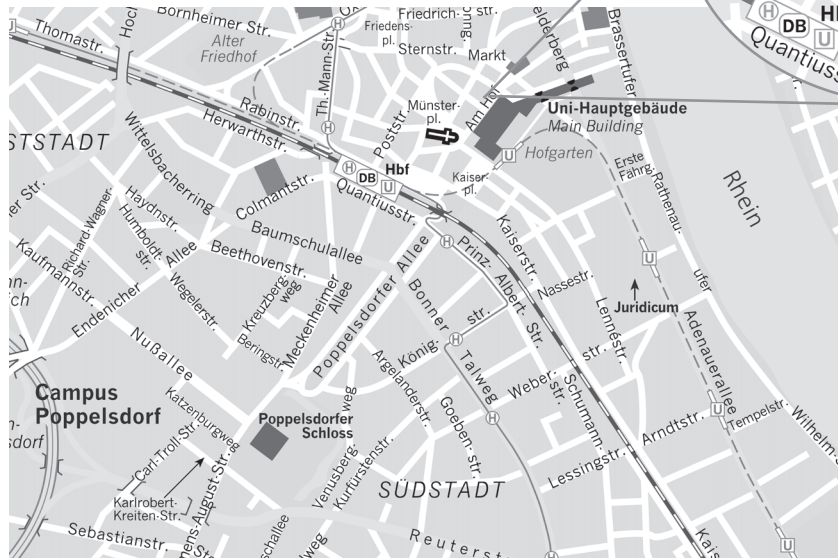

# Conference venue | Floor plan

Universitäts-Hauptgebäude (main building)  
 Rheinische Friedrich-Wilhelms-Universität Bonn  
 Regina-Pacis-Weg 3, 53113 Bonn

### How to get there

**From Central Station:** Please walk appr. 50 m south-east in direction Maximilianstraße, turn left on Maximilianstraße and again left on Wesselstraße. After a few meters you arrive at Kurfürstliches Schloss, entrance Am Hof (Please note: this is the only open access to the building!)